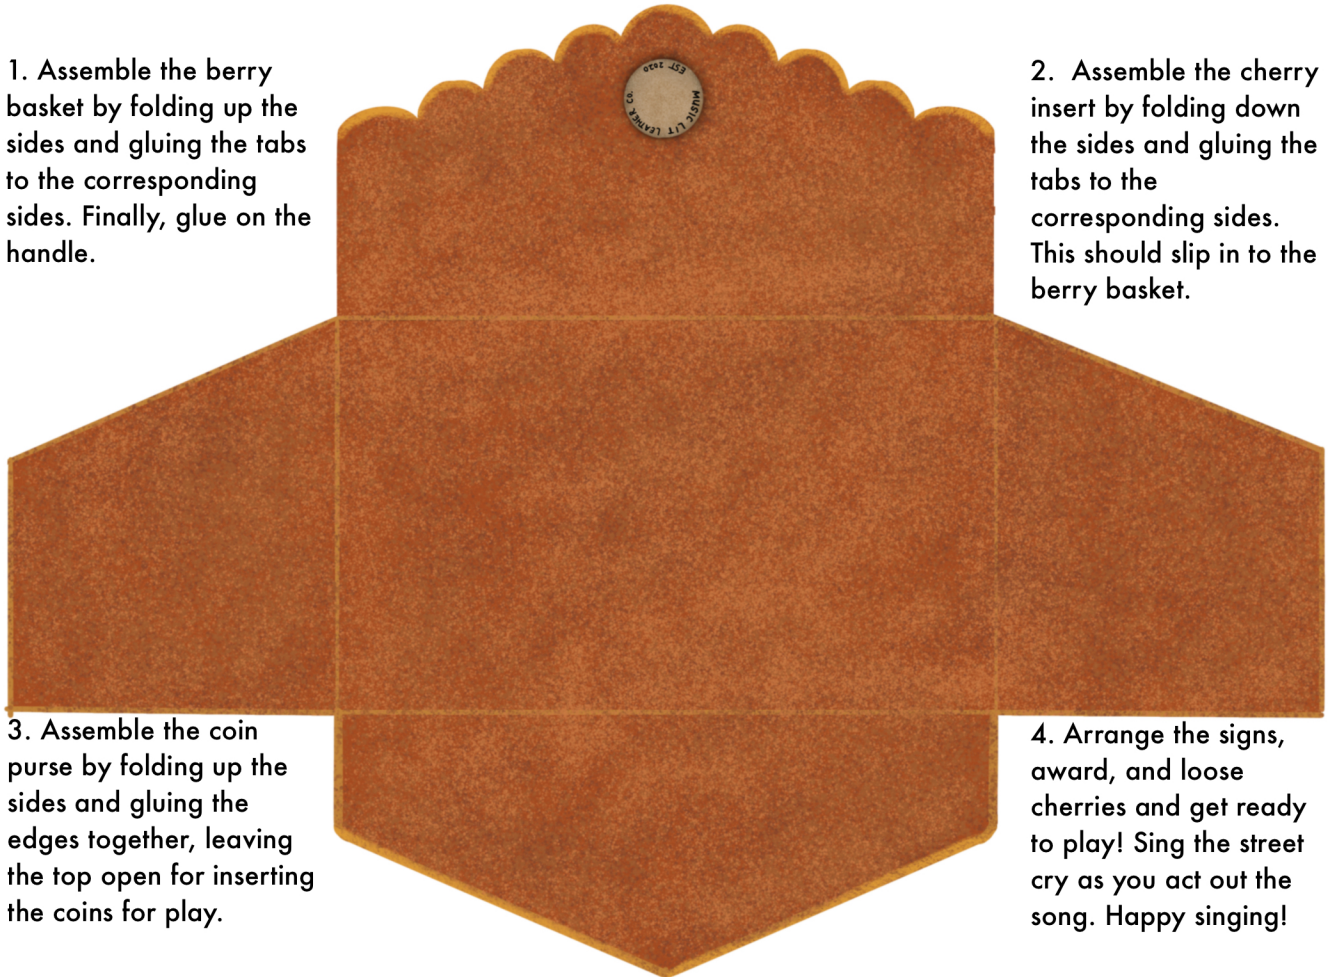

Cherries So Ripe

Dramatic Play Set

1. Assemble the berry basket by folding up the sides and gluing the tabs to the corresponding sides. Finally, glue on the handle.

2. Assemble the cherry insert by folding down the sides and gluing the tabs to the corresponding sides. This should slip in to the berry basket.

3. Assemble the coin purse by folding up the sides and gluing the edges together, leaving the top open for inserting the coins for play.

4. Arrange the signs, award, and loose cherries and get ready to play! Sing the street cry as you act out the song. Happy singing!