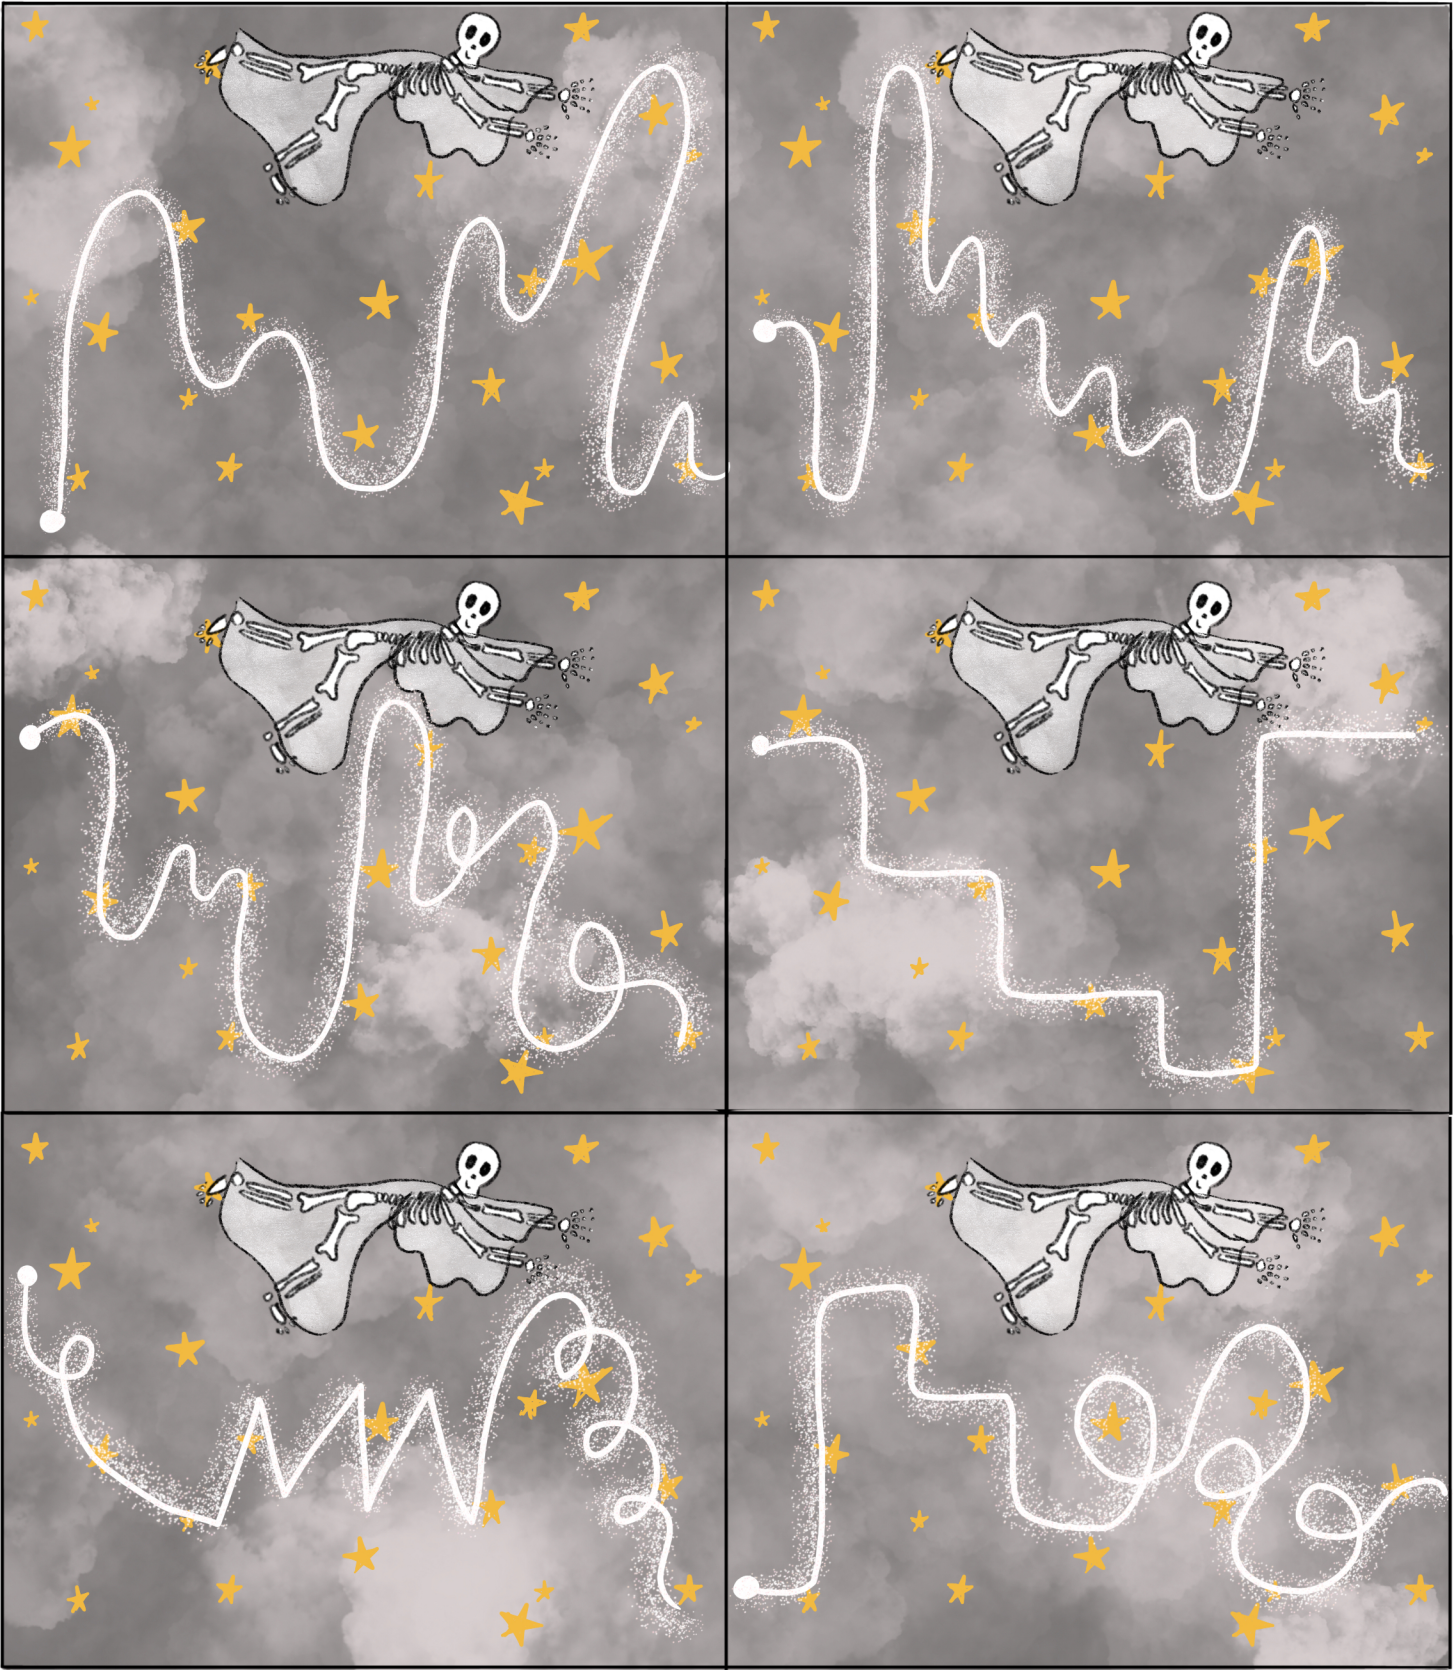

Ghost of Tom

Vocal Play Cards

The ghost of Tom is flying through the sky on Halloween night! Can you trace his flight with your finger and your voice? Can you make it sound extra ghostly?

Instructions: Print and cut out cards, laminate if desired. Start at the dot on each card and trace the line with your finger and your voice.

For personal & classroom use only.

For personal & classroom use only.

Ghost of Tom

Vocal Play Cards

The ghost of Tom is flying through the sky on Halloween night! Can you trace his flight with your finger and your voice? Can you make it sound extra ghostly?

Instructions: Print and cut out cards, laminate if desired. Start at the dot on each card and trace the line with your finger and your voice.

For personal & classroom use only.